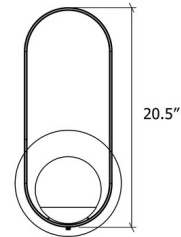

## Sfera Oval Wall Sconce

By Accord Iluminacao

### Specifications

COLOR	Frosted
BODY FINISH	Imbuia
WATTAGE	N/A
DIMMER	Standard 120V
DIMENSIONS	9.8"W x 20.5"H x 7.5"D
BULB NOT INCLUDED	1 x A15/Medium (E26)/120V LED
COUNTRY OF ORIGIN	Brazil

CLICK TO VIEW PRODUCT