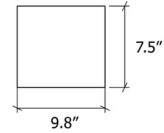

### Specifications

COLOR	Frosted
BODY FINISH	Imbuia
WATTAGE	N/A
DIMMER	Standard 120V
DIMENSIONS	9.8"W x 20.5"H x 7.5"D
BULB NOT INCLUDED	1 x A15/Medium (E26)/120V LED
COUNTRY OF ORIGIN	Brazil

CLICK TO VIEW PRODUCT