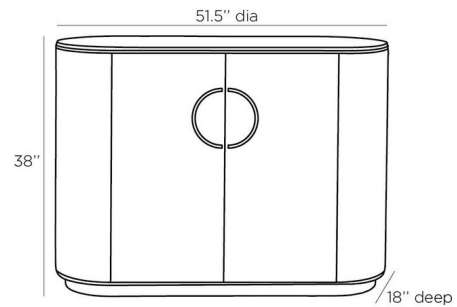

### Description

The Lanette Cabinet adds a midcentury modern look to your space. The leather clad paneling is trimmed with a bold stitch detail. This piece would be perfect for both storage and holding a tv on top.

### Specifications

COLOR	N/A
BODY FINISH	Ivory
WATTAGE	N/A
DIMMER	N/A
DIMENSIONS	51.5"W x 38"H x 18"D
BULB	N/A

CLICK TO VIEW PRODUCT

Notes: