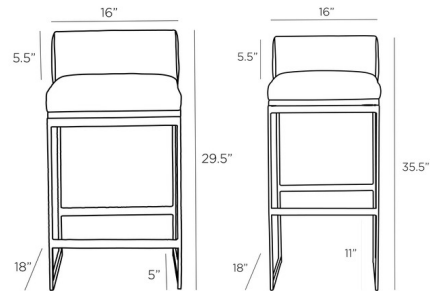

Shown in blackened iron / graphite leather

Specifications

COLOR	Graphite Leather
BODY FINISH	Blackened Iron
WATTAGE	N/A
DIMMER	N/A
DIMENSIONS	16"W x 29.5"H x 18"D
BULB	N/A

CLICK TO VIEW PRODUCT

Notes: