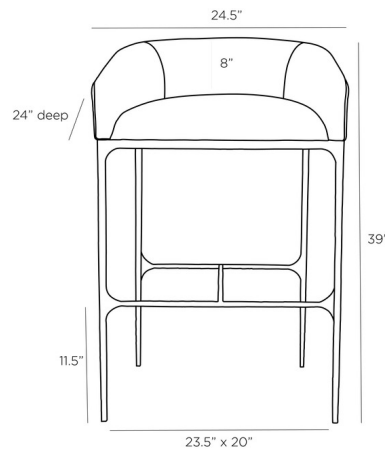

### Description

The Osbourne Bar Stool offers an ultra chic midcentury modern style to your space. A hammered iron frame and handsome leather create the low, barrel-style shape giving lumbar comfort and support while allowing the stool to tuck neatly under a bar or countertop. Its modern style brings sophistication and polish to a space.

### Specifications

COLOR	Russet
BODY FINISH	Blackened Iron
WATTAGE	N/A
DIMMER	N/A
DIMENSIONS	24.5"W x 39"H x 24"D
BULB	N/A

CLICK TO VIEW PRODUCT

Notes: