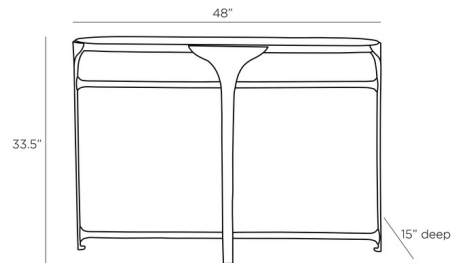

### Specifications

COLOR	N/A
BODY FINISH	N/A
WATTAGE	N/A
DIMMER	N/A
DIMENSIONS	48"W x 33.5"H x 15"D
BULB	N/A

CLICK TO VIEW PRODUCT

Notes: