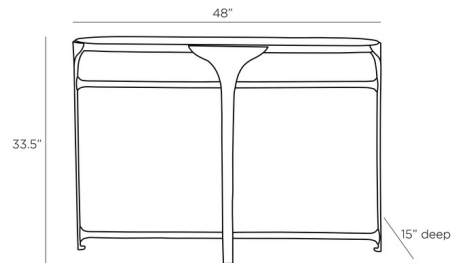

Specifications

COLOR	N/A
BODY FINISH	N/A
WATTAGE	N/A
DIMMER	N/A
DIMENSIONS	48"W x 33.5"H x 15"D
BULB	N/A

CLICK TO VIEW PRODUCT

Notes: