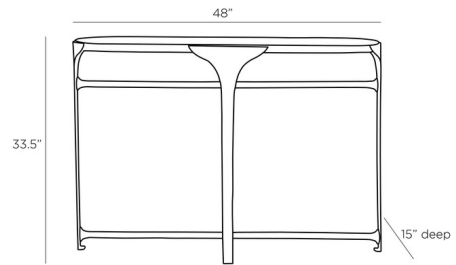

Specifications

COLOR	N/A
BODY FINISH	N/A
WATTAGE	N/A
DIMMER	N/A
DIMENSIONS	48"W x 33.5"H x 15"D
BULB	N/A

CLICK TO VIEW PRODUCT

Notes: