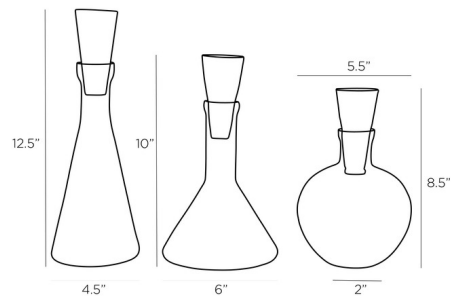

By Arteriors Home

Description

The Oaklee Decanters Set of 3 are memphis inspired shapes that will add a clean beauty to your tabletop or bar. The unique shaped glass jars are complemented by marble toppers.

Shown in clear

Specifications

COLOR	Clear
BODY FINISH	N/A
WATTAGE	N/A
DIMMER	N/A
DIMENSIONS	4.5"W x 8.5"H
BULB	N/A

CLICK TO VIEW PRODUCT

Notes: