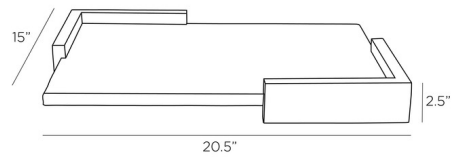

By Arteriors Home

Description

The Odin Tray brings a clean masculine look to your space. The pairing of oak and leather is eye catching as a stand alone piece.

Specifications

COLOR	N/A
BODY FINISH	N/A
WATTAGE	N/A
DIMMER	N/A
DIMENSIONS	20.5"W x 2.5"H x 15"D
BULB	N/A