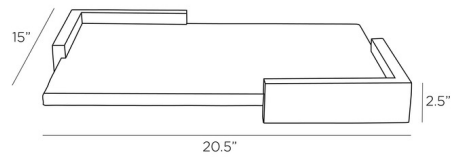

By Arteriors Home

Description

The Odin Tray brings a clean masculine look to your space. The pairing of oak and leather is eye catching as a stand alone piece.

Specifications

COLOR	N/A
BODY FINISH	N/A
WATTAGE	N/A
DIMMER	N/A
DIMENSIONS	20.5"W x 2.5"H x 15"D
BULB	N/A