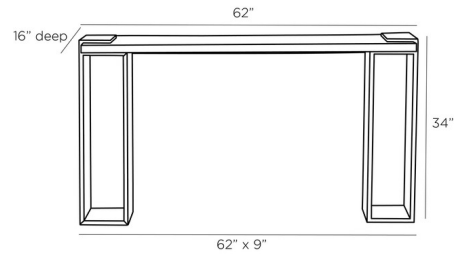

Description

The Orsen Console is a minimal look with architectural hints. The legs seemed to clamp over the top, adding a rustic look to your space.

Shown in ebony

Specifications

COLOR	N/A
BODY FINISH	Ebony
WATTAGE	N/A
DIMMER	N/A
DIMENSIONS	62"W x 34"H x 16"D
BULB	N/A