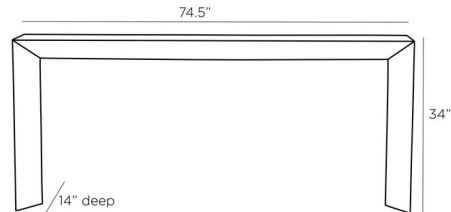

### Specifications

COLOR	N/A
BODY FINISH	Ebony
WATTAGE	N/A
DIMMER	N/A
DIMENSIONS	74.5"W x 34"H x 14"D
BULB	N/A

CLICK TO VIEW PRODUCT

Notes: