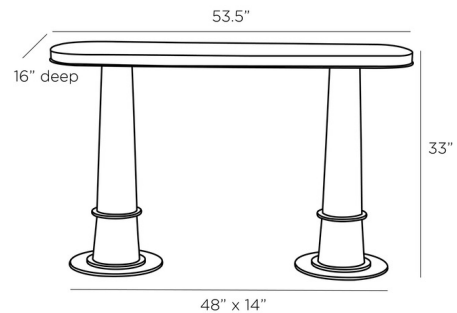

### Specifications

COLOR	Smoke
BODY FINISH	N/A
WATTAGE	N/A
DIMMER	N/A
DIMENSIONS	53.5\"W x 33\"H x 16\"D
BULB	N/A

CLICK TO VIEW PRODUCT

Notes: