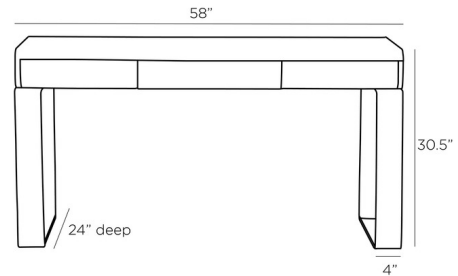

By Arteriors Home

Description

The Meyer Desk offers a fresh modern look to your office. The soft curves are wrapped in leather and complemented by two drawers to hold your accessories.

Specifications

COLOR	N/A
BODY FINISH	N/A
WATTAGE	N/A
DIMMER	N/A
DIMENSIONS	58"W x 30.5"H x 24"D
BULB	N/A