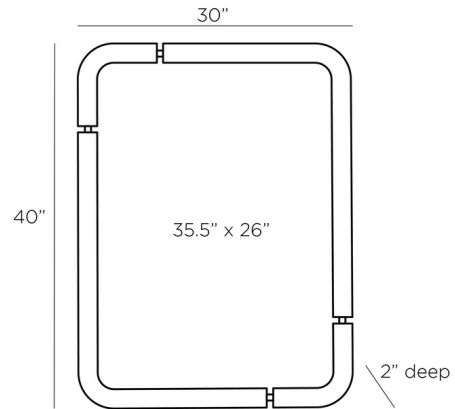

### Description

The Mulholland Mirror adds a clean geometric look to your interior space. Security Cleat hanging hardware included for vertical mounting only.

Shown in sable / mirror

### Specifications

COLOR	Mirror
BODY FINISH	Sable
WATTAGE	N/A
DIMMER	N/A
DIMENSIONS	30"W x 40"H x 2"D
BULB	N/A

CLICK TO VIEW PRODUCT

Notes: