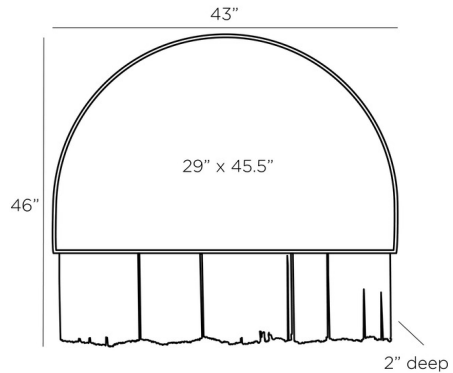

### Specifications

COLOR	Mirror
BODY FINISH	Antique Brass
WATTAGE	N/A
DIMMER	N/A
DIMENSIONS	43"W x 46"H x 2"D
BULB	N/A

CLICK TO VIEW PRODUCT

Notes: