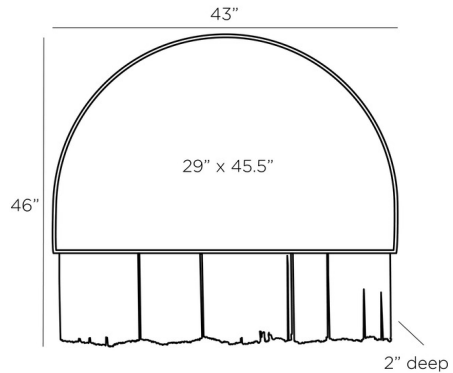

By Arteriors Home

Description

The Ozzy Mirror adds a decorative glam to your interior space. The half moon shaped mirror is accented with Brass chains. Security Cleat hanging hardware included.

Shown in antique brass / mirror

Specifications

COLOR	Mirror
BODY FINISH	Antique Brass
WATTAGE	N/A
DIMMER	N/A
DIMENSIONS	43"W x 46"H x 2"D
BULB	N/A

CLICK TO VIEW PRODUCT

Notes: