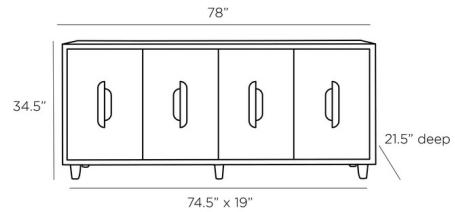

Description

The Kianna Credenza brings both form and function to your space. The handsome buffet style features four doors that open with modern door pulls to reveal four shelves for storage.

Shown in oak / oyster

Specifications

COLOR	Oyster
BODY FINISH	Oak
WATTAGE	N/A
DIMMER	N/A
DIMENSIONS	78"W x 34.5"H x 21.5"D
BULB	N/A

CLICK TO VIEW PRODUCT

Notes: