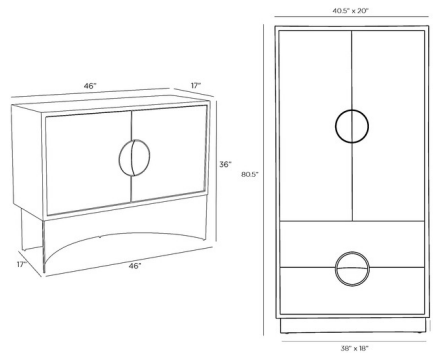

Description

The John Cabinet is a perfect blend of function and style. This piece boasts two drawers as well as shelves for storage. A warm sable and ebony finish combination highlights the natural grain of the wood. Rich antique brass in a concaved dish shape split in the center to create iconic door and drawer pulls.

Shown in brass / sable

Specifications

COLOR	Sable
BODY FINISH	Brass
WATTAGE	N/A
DIMMER	N/A
DIMENSIONS	40.5"W x 80.5"H x 20"D
BULB	N/A

CLICK TO VIEW PRODUCT

Notes: