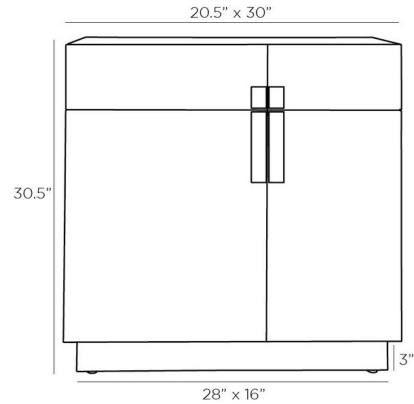

Description

The Lafayette Chest bring charming interest to your space. The veneer facade is accented with hammered and textured offset pulls that open to two drawers and a bottom storage space. Rests on a bronze base.

Shown in bronze / chateau gray

Specifications

COLOR	Chateau Gray
BODY FINISH	Bronze
WATTAGE	N/A
DIMMER	N/A
DIMENSIONS	30"W x 30.5"H x 18"D
BULB	N/A

CLICK TO VIEW PRODUCT

Notes: