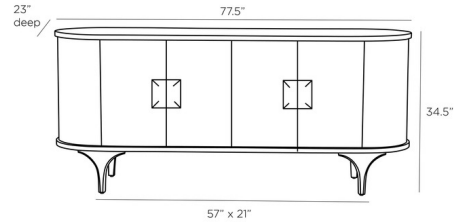

By Arteriors Home

Description

The Nathaniel Credenza brings a heirloom sophistication to your space. The exquisite oval shape is complemented with a diamond patterned finish facade and oversized square vintage hardware. The four doors open to reveal six shelves for storage.

Shown in saddle

Specifications

COLOR	N/A
BODY FINISH	Saddle
WATTAGE	N/A
DIMMER	N/A
DIMENSIONS	77.5"W x 34.5"H x 23"D
BULB	N/A

CLICK TO VIEW PRODUCT

Notes: