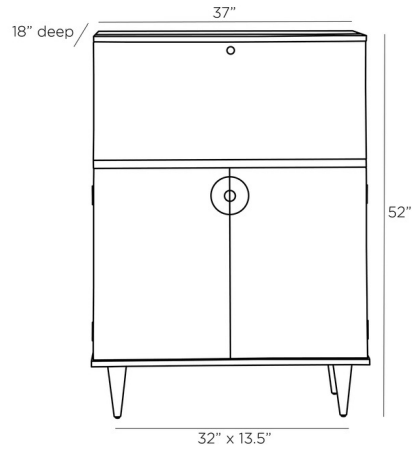

Description

The Manhattan Cabinet brings a modern classicism to your space with its bar style design. The top is fitted with a key lock that opens to a lined shelf and black glass mirror for a clean look.

Shown in toffee burl

Specifications

COLOR	N/A
BODY FINISH	Toffee Burl
WATTAGE	N/A
DIMMER	N/A
DIMENSIONS	37"W x 52"H x 18"D
BULB	N/A

CLICK TO VIEW PRODUCT

Notes: