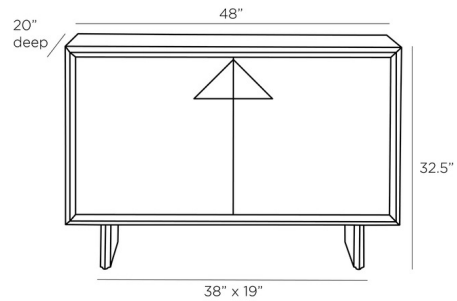

Description

The Naomi Cabinet adds a classic look to your space. The buffet style piece can hold your treasures both inside and on top. Crafted from oak veneer with vintage brass hardware. A marquetry triangle pattern of wood grain has been applied to the veneer mimicking the triangular pulls. Includes an adjustable shelf.

Shown in ivory smoke

Specifications

COLOR	N/A
BODY FINISH	Ivory Smoke
WATTAGE	N/A
DIMMER	N/A
DIMENSIONS	48"W x 32.5"H x 20"D
BULB	N/A

CLICK TO VIEW PRODUCT

Notes: