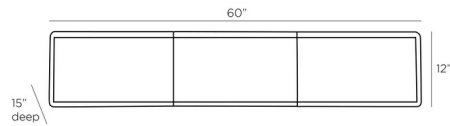

Description

The Norm Console exemplifies traditional craftsmanship updated to modern times. The narrow profile allows you to store whatever you need.

Shown in burl

Specifications

COLOR	N/A
BODY FINISH	Burl
WATTAGE	N/A
DIMMER	N/A
DIMENSIONS	60"W x 12"H x 15"D
BULB	N/A