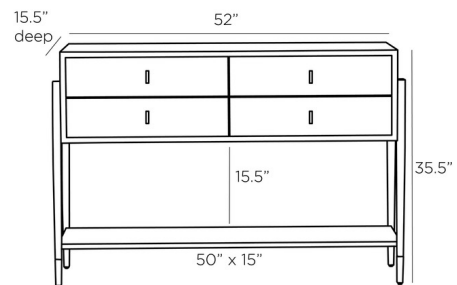

Description

The Nora Console will be the focal point of your space. The embossed leather facade is accented with ring shaped hardware. Perfect to store your treasures.

Shown in brown / white

Specifications

COLOR	White
BODY FINISH	Brown
WATTAGE	N/A
DIMMER	N/A
DIMENSIONS	52"W x 35.5"H x 15.5"D
BULB	N/A

CLICK TO VIEW PRODUCT

Notes: