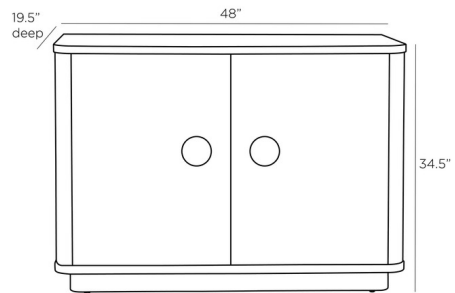

Description

The Kennedy Chest offers a sleek and luxurious design. Its oversized Antique Brass hardware opens to two drawers and six shelves for storage, making this a piece that will fit wonderfully in a number of interiors.

Shown in opal lacquer

Specifications

COLOR	N/A
BODY FINISH	Opal Lacquer
WATTAGE	N/A
DIMMER	N/A
DIMENSIONS	48"W x 34.5"H x 19.5"D
BULB	N/A

CLICK TO VIEW PRODUCT

Notes: