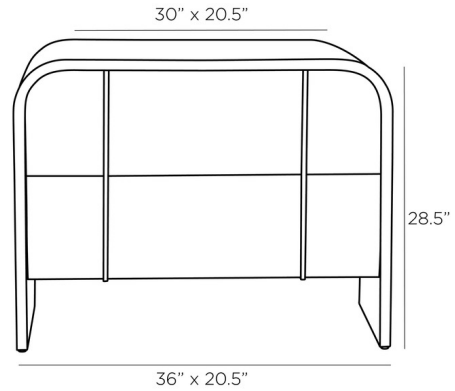

## Moira End Table By Arteriors Home

### Description

The Moira End Table brings a clean contemporary feel to your space. The marble drawer is hugged by a oak veneer body.

Shown in ebony / white

### Specifications

COLOR	White
BODY FINISH	Ebony
WATTAGE	N/A
DIMMER	N/A
DIMENSIONS	36\"W x 28.5\"H x 20.5\"D
BULB	N/A

CLICK TO VIEW PRODUCT

Notes: