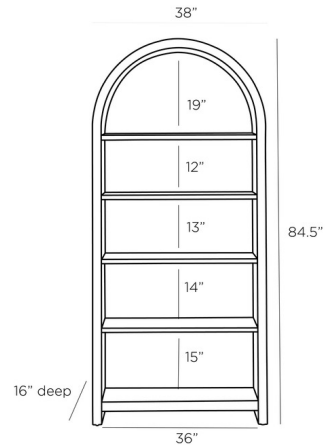

Specifications

COLOR	Oak
BODY FINISH	Ebony
WATTAGE	N/A
DIMMER	N/A
DIMENSIONS	38"W x 84.5"H x 16"D
BULB	N/A

CLICK TO VIEW PRODUCT

Notes: