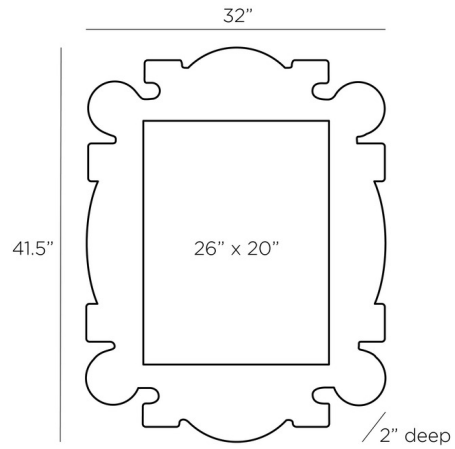

Description

The Mowgli Mirror brings a clean decorative look to your space. The ornate frame is wrapped by natural abaca. May be mounted horizontally or vertically. Security Cleat hanging hardware included.

Shown in tobacco / mirror

Specifications

COLOR	Mirror
BODY FINISH	Tobacco
WATTAGE	N/A
DIMMER	N/A
DIMENSIONS	32"W x 41.5"H x 2"D
BULB	N/A

CLICK TO VIEW PRODUCT

Notes: