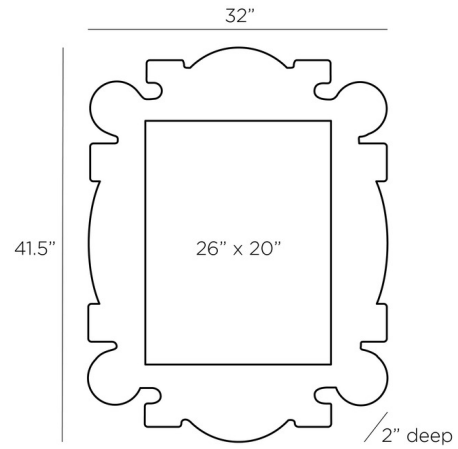

Description

The Mowgli Mirror brings a clean decorative look to your space. The ornate frame is wrapped by natural abaca. May be mounted horizontally or vertically. Security Cleat hanging hardware included.

Shown in tobacco / mirror

Specifications

COLOR	Mirror
BODY FINISH	Tobacco
WATTAGE	N/A
DIMMER	N/A
DIMENSIONS	32"W x 41.5"H x 2"D
BULB	N/A

CLICK TO VIEW PRODUCT

Notes: