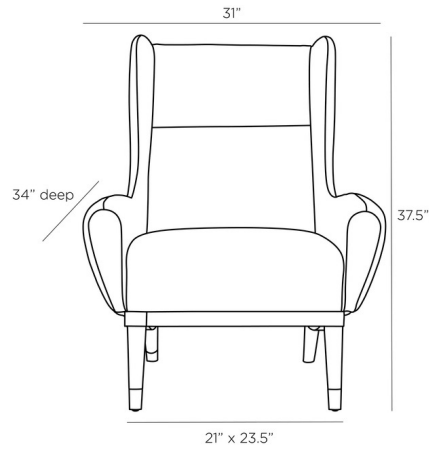

Lightology

lightology.com
866-954-4489
05-17-26

Project: _____

Company: _____

Location: _____ Fixture Type: _____

SPEC #: **AHM1149527**

Approved On: _____ Approved By: _____

Ophelia Lounge Chair By Arteriors Home

Description

The Ophelia Lounge Chair brings a traditional midcentury modern design to your space. The swooping curves and high wingback top maintains an elegance. The leather or jacquard fabric body rests atop back flared wood legs.

Shown in walnut / fossil tweed

Specifications

COLOR	Fossil Tweed
BODY FINISH	Walnut
WATTAGE	N/A
DIMMER	N/A
DIMENSIONS	31"W x 37.5"H x 34"D
BULB	N/A

CLICK TO VIEW PRODUCT

Notes: