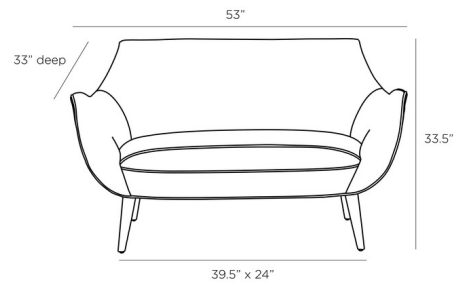

Description

The Leandro Settee adds a midcentury modern vibe you your space. The curvaceous design with swooping arms and a body covered in velvet is perfect with the flared wood legs.

Shown in dark wood / marigold

Specifications

COLOR	Marigold
BODY FINISH	Dark Wood
WATTAGE	N/A
DIMMER	N/A
DIMENSIONS	53"W x 33.5"H x 33"D
BULB	N/A

CLICK TO VIEW PRODUCT

Notes: