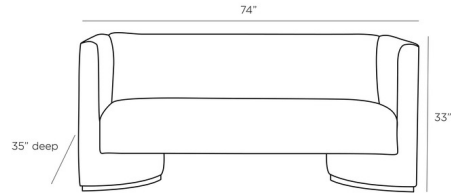

### Description

The Olympus Settee adds a neo memphis design flair to your space. The ash wood panel wrap detail at the corners adds a dramatic accent to the Cloud Boucle fabric.

Shown in gray / cloud boucle

### Specifications

COLOR	Cloud Boucle
BODY FINISH	Gray
WATTAGE	N/A
DIMMER	N/A
DIMENSIONS	74"W x 33"H x 35"D
BULB	N/A

CLICK TO VIEW PRODUCT

Notes: