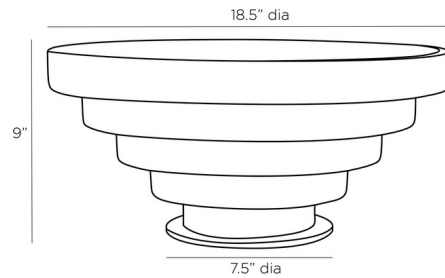

Description

The Maximus Centerpiece adds a bold, decorative look to your interior space with its Bauhaus inspired stacked concentric layers. Use alone or fill with your favorite treasures.

Shown in black / ivory

Specifications

COLOR	Ivory
BODY FINISH	Black
WATTAGE	N/A
DIMMER	N/A
DIMENSIONS	18.5"W x 9"H
BULB	N/A

CLICK TO VIEW PRODUCT

Notes: