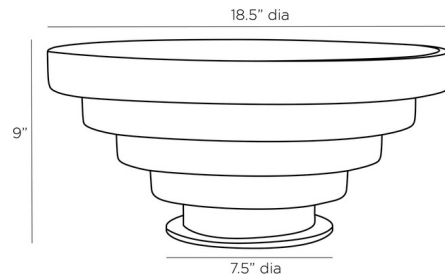

By Arteriors Home

Description

The Maximus Centerpiece adds a bold, decorative look to your interior space with its Bauhaus inspired stacked concentric layers. Use alone or fill with your favorite treasures.

Shown in black / ivory

Specifications

COLOR	Ivory
BODY FINISH	Black
WATTAGE	N/A
DIMMER	N/A
DIMENSIONS	18.5"W x 9"H
BULB	N/A

CLICK TO VIEW PRODUCT

Notes: