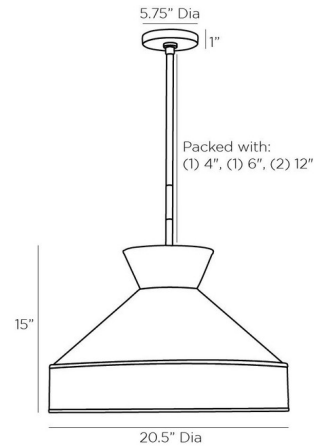

### Description

The Malena Pendant brings a modern Bauhaus design to your interior space. The organic rattan band and midcentury modern form brings a shallow, yet angular silhouette, that casts warm shadows across your room. Canopy: 5.75 inch diameter.

### Specifications

COLOR	N/A
BODY FINISH	N/A
WATTAGE	100W
DIMMER	Standard 120V
DIMENSIONS	20.5"W x 16.5"H
BULB NOT INCLUDED	1 x A19/Medium (E26)/100W/120V Incandescent
OTHER BULB OPTIONS	1 x A19/Medium (E26)/120V LED

### Technical Information

PRODUCT DIMENSIONS . . . . . Downrods: One 3", One 6" and Two 12" Included

Notes:

CLICK TO VIEW PRODUCT