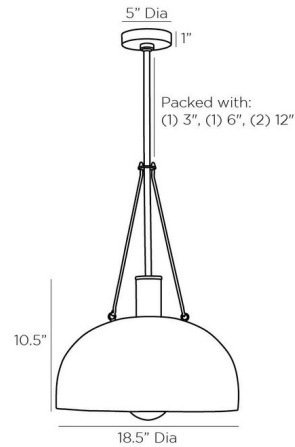

Description

The Madea Pendant brings a clean, decorative look to your interior space. The classic dome shaped shade is held by hooks and accented with a wood final. Canopy: 5 inch diameter.

Specifications

COLOR	Bronze
BODY FINISH	Smoke
WATTAGE	60W
DIMMER	Standard 120V
DIMENSIONS	18.5"W x 28.5"H
BULB NOT INCLUDED	1 x G25/Medium (E26)/60W/120V Incandescent
OTHER BULB OPTIONS	1 x G25/Medium (E26)/120V LED

Technical Information

PRODUCT DIMENSIONS Downrods: One 3", One 6" and Two 12" Included

Shown in smoke / bronze

CLICK TO VIEW PRODUCT

Notes: