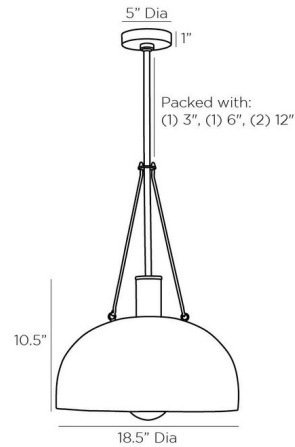

Description

The Madea Pendant brings a clean, decorative look to your interior space. The classic dome shaped shade is held by hooks and accented with a wood finial. Canopy: 5 inch diameter.

Specifications

COLOR	Bronze
BODY FINISH	Smoke
WATTAGE	60W
DIMMER	Standard 120V
DIMENSIONS	18.5"W x 28.5"H
BULB NOT INCLUDED	1 x G25/Medium (E26)/60W/120V Incandescent
OTHER BULB OPTIONS	1 x G25/Medium (E26)/120V LED

Technical Information

PRODUCT DIMENSIONS Downrods: One 3", One 6" and Two 12" Included

Shown in smoke / bronze

CLICK TO VIEW PRODUCT

Notes: