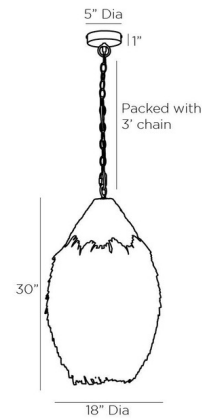

### Description

The Orla Pendant adds a clean organic look to your interior space. The rattan shade is adorned with hundreds of coconut shells. Canopy: 5 inch diameter.

Shown in antique brass / white

### Specifications

COLOR	White
BODY FINISH	Antique Brass
WATTAGE	60W
DIMMER	Standard 120V
DIMENSIONS	18"W x 35.5"H
BULB NOT INCLUDED	1 x A19/Medium (E26)/60W/120V Incandescent
OTHER BULB OPTIONS	1 x A19/Medium (E26)/120V LED

### Technical Information

PRODUCT DIMENSIONS	Adjustable Chain Length: 36"
--------------------	------------------------------

CLICK TO VIEW PRODUCT

Notes: