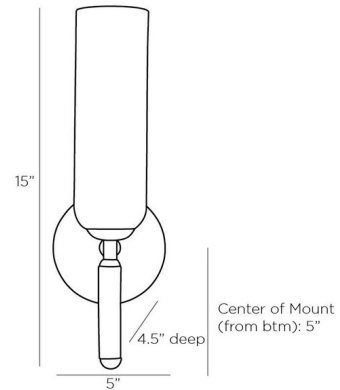

### Description

The Norwalk Wall Sconce adds a clean simplicity to your interior space. The slim alabaster post holds the clean glass diffuser that casts warm shadows across your room.

### Specifications

COLOR . . . . . White  
BODY FINISH . . . . . Antique Brass  
WATTAGE . . . . . 60W  
DIMMER . . . . . Standard 120V  
DIMENSIONS . . . . . 5"W x 15"H x 4.5"D  
BULB NOT INCLUDED . . . . . 1 x B10/Candelabra (E12)/60W/120V Incandescent  
OTHER BULB OPTIONS . . . . . 1 x B10/Candelabra (E12)/120V LED

### Technical Information

PRODUCT DIMENSIONS . . . . . Canopy: 5" Dia

Shown in antique brass / white

CLICK TO VIEW PRODUCT

Notes: