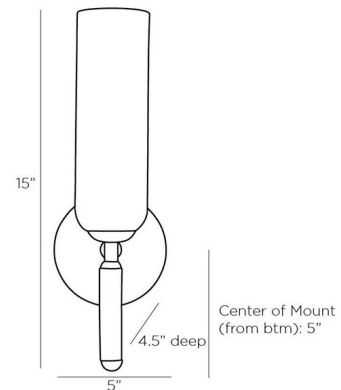

### Description

The Norwalk Wall Sconce adds a clean simplicity to your interior space. The slim alabaster post holds the clean glass diffuser that casts warm shadows across your room.

### Specifications

COLOR . . . . . White  
BODY FINISH . . . . . Antique Brass  
WATTAGE . . . . . 60W  
DIMMER . . . . . Standard 120V  
DIMENSIONS . . . . . 5"W x 15"H x 4.5"D  
BULB NOT INCLUDED . . . . . 1 x B10/Candelabra (E12)/60W/120V Incandescent  
OTHER BULB OPTIONS . . . . . 1 x B10/Candelabra (E12)/120V LED

### Technical Information

PRODUCT DIMENSIONS . . . . . Canopy: 5" Dia

Shown in antique brass / white

CLICK TO VIEW PRODUCT

Notes: