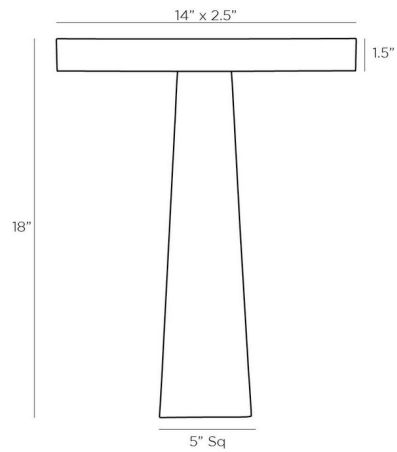

CLICK TO VIEW PRODUCT

Notes: