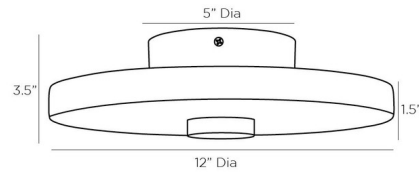

CLICK TO VIEW PRODUCT

Notes: