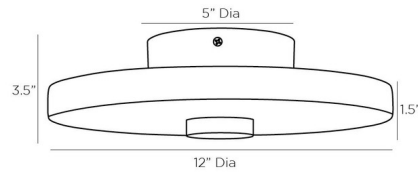

CLICK TO VIEW PRODUCT

Notes: