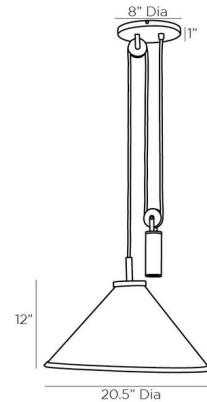

Description

The Norfolk Pendant adds a clean profile to your interior space. The counterweight allows the cone shaped linen shade to be raised and lowered at your will. Canopy: 8 inch diameter.

Specifications

COLOR White
BODY FINISH Antique Brass
WATTAGE 60W
DIMMER Standard 120V
DIMENSIONS 20.5"W x 15"H
BULB NOT INCLUDED 1 x A19/Medium (E26)/60W/120V Incandescent
OTHER BULB OPTIONS 1 x A19/Medium (E26)/120V LED

Technical Information

PRODUCT DIMENSIONS Adjustable Cable Length: 96"

Shown in antique brass / white

CLICK TO VIEW PRODUCT

Notes: