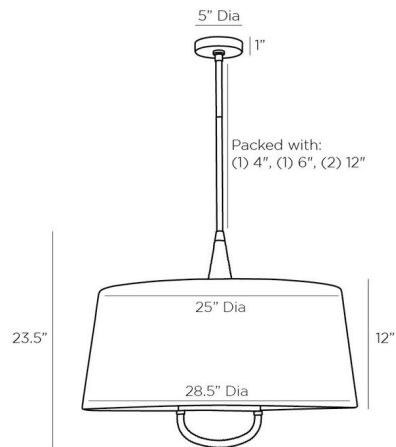

### Description

The Middlebury Pendant adds both feminine and masculine looks to your interior space. The shade is composed of cotton string with an inner linen shade. The leather decorative handle, in different color options, completes the look. Canopy: 5 inch diameter.

### Specifications

COLOR . . . . . Natural  
BODY FINISH . . . . . Antique Brass  
WATTAGE . . . . . 54W  
DIMMER . . . . . Standard 120V  
DIMENSIONS . . . . . 28.5"W x 28.5"H  
BULB NOT INCLUDED . . . . . 6 x B10/Candelabra (E12)/9W/120V LED  
OTHER BULB OPTIONS . . . . . 6 x B10/Candelabra (E12)/120V LED

### Technical Information

PRODUCT DIMENSIONS . . . . . Downrods: One 3", One 6" and Two 12" Included

Notes:

Shown in antique brass / natural

CLICK TO VIEW PRODUCT