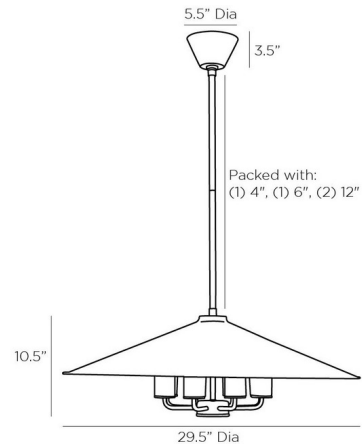

Description

The Manchester Pendant takes its inspiration from a traditional look. The wide cone shaped shade casts warm shadows down from the alabaster candle holders. Canopy: 5.5 inch diameter.

Specifications

COLOR Alabaster
BODY FINISH English Bronze
WATTAGE 320W
DIMMER Standard 120V
DIMENSIONS 29.5"W x 19.5"H
BULB NOT INCLUDED 8 x B10/Candelabra (E12)/40W/120V Incandescent
OTHER BULB OPTIONS 4 x B10/Candelabra (E12)/120V LED

Technical Information

PRODUCT DIMENSIONS Downrods: One 3", One 6" and Two 12" Included

Notes:

Shown in english bronze / alabaster

CLICK TO VIEW PRODUCT