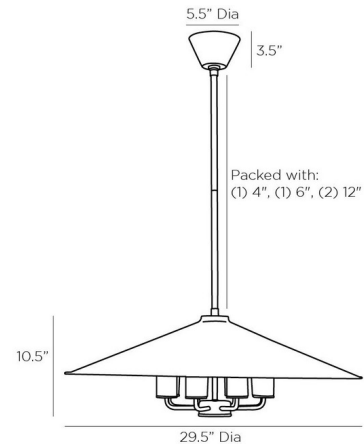

Description

The Manchester Pendant takes its inspiration from a traditional look. The wide cone shaped shade casts warm shadows down from the alabaster candle holders. Canopy: 5.5 inch diameter.

Specifications

COLOR Alabaster
BODY FINISH English Bronze
WATTAGE 320W
DIMMER Standard 120V
DIMENSIONS 29.5"W x 19.5"H
BULB NOT INCLUDED 8 x B10/Candelabra (E12)/40W/120V Incandescent
OTHER BULB OPTIONS 4 x B10/Candelabra (E12)/120V LED

Technical Information

PRODUCT DIMENSIONS Downrods: One 3", One 6" and Two 12" Included

Notes:

Shown in english bronze / alabaster

CLICK TO VIEW PRODUCT