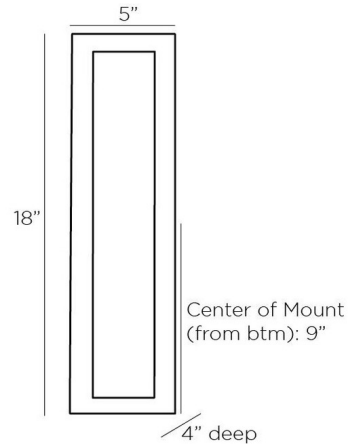

By Arteriors Home

Description

The Ozona Wall Sconce brings a moody modern look to your interior space. The marble block rests over the steel frame and helps diffuse the light.

Specifications

COLOR	Black
BODY FINISH	Antique Brass
WATTAGE	15W
DIMMER	N/A
DIMENSIONS	5"W x 18"H x 4"D
INTEGRATED LED MODULE	1 x LED/15W/120V LED

Technical Information

PRODUCT DIMENSIONS	Backplate: 4" x 17" Rect
LAMP LIFE	30000 hours
COLOR RENDERING	90 CRI
LAMP COLOR	3000K
LUMENS/WATT	53.33
LUMINOUS FLUX	800 lumens

Shown in antique brass / black

CLICK TO VIEW PRODUCT