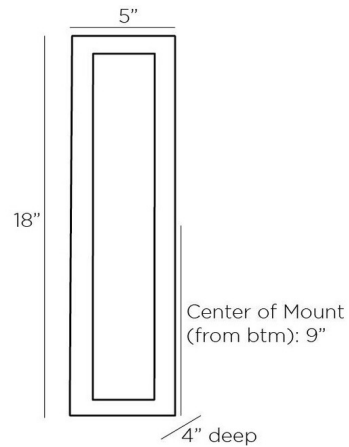

By Arteriors Home

Description

The Ozona Wall Sconce brings a moody modern look to your interior space. The marble block rests over the steel frame and helps diffuse the light.

Specifications

COLOR Black
BODY FINISH Antique Brass
WATTAGE 15W
DIMMER N/A
DIMENSIONS 5"W x 18"H x 4"D
INTEGRATED LED MODULE 1 x LED/15W/120V LED

Technical Information

PRODUCT DIMENSIONS Backplate: 4" x 17" Rect
LAMP LIFE 30000 hours
COLOR RENDERING 90 CRI
LAMP COLOR 3000K
LUMENS/WATT 53.33
LUMINOUS FLUX 800 lumens

Shown in antique brass / black

CLICK TO VIEW PRODUCT