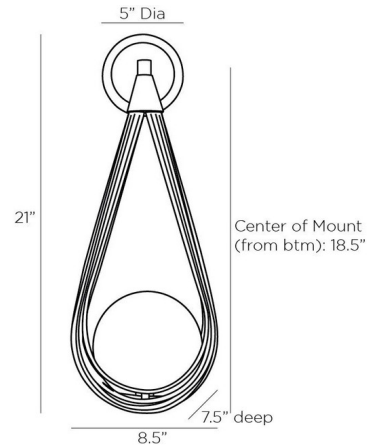

Description

The Ova Wall Sconce adds a unique decorative look to your interior space. The glass globe rests on thin bands of iron and casts warm shadows across your room.

Specifications

COLOR	N/A
BODY FINISH	N/A
WATTAGE	60W
DIMMER	Standard 120V
DIMENSIONS	8.5"W x 21"H x 7.5"D
BULB NOT INCLUDED	1 x A19/Medium (E26)/60W/120V Incandescent
OTHER BULB OPTIONS	1 x A19/Medium (E26)/120V LED

Technical Information

PRODUCT DIMENSIONS	Backplate: 5" Dia
--------------------	-------------------

CLICK TO VIEW PRODUCT

Notes: