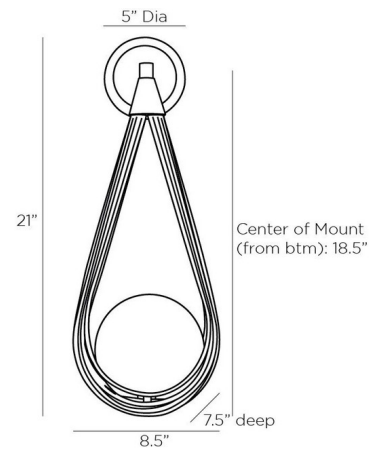

By Arteriors Home

Description

The Ova Wall Sconce adds a unique decorative look to your interior space. The glass globe rests on thin bands of iron and casts warm shadows across your room.

Specifications

| | |
|--------------------|--|
| COLOR | N/A |
| BODY FINISH | N/A |
| WATTAGE | 60W |
| DIMMER | Standard 120V |
| DIMENSIONS | 8.5"W x 21"H x 7.5"D |
| BULB NOT INCLUDED | 1 x A19/Medium (E26)/60W/120V Incandescent |
| OTHER BULB OPTIONS | 1 x A19/Medium (E26)/120V LED |

Technical Information

| | |
|--------------------|-------------------|
| PRODUCT DIMENSIONS | Backplate: 5" Dia |
|--------------------|-------------------|

CLICK TO VIEW PRODUCT

Notes: