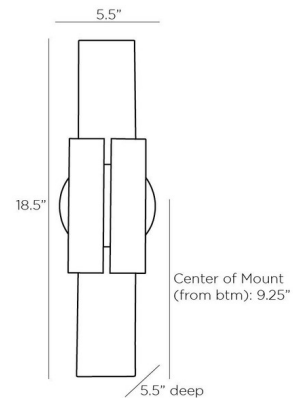

### Description

The Monroe Wall Sconce adds a clean look to your interior space. The bands of crystal are held by stylish bands of armor. Can be mounted in a vertical or horizontal position. 0-10V dimming.

### Specifications

COLOR	Frost
BODY FINISH	English Bronze
WATTAGE	2W
DIMMER	0-10V
DIMENSIONS	5"W x 18.5"H x 5.5"D
INTEGRATED LED MODULE	2 x LED/1W/120V LED

### Technical Information

PRODUCT DIMENSIONS	Backplate: 5.5" Dia
LAMP LIFE	20000 hours
COLOR RENDERING	90 CRI
LAMP COLOR	3000K
LUMENS/WATT	200.00
LUMINOUS FLUX	200 lumens

Shown in english bronze / frost