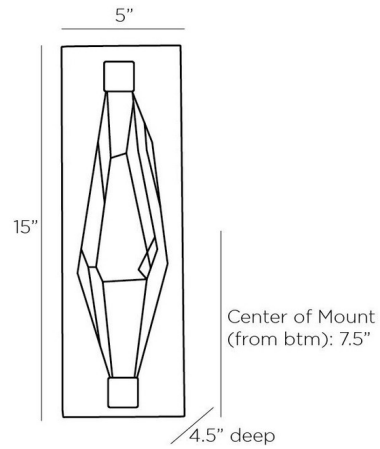

CLICK TO VIEW PRODUCT

Notes: