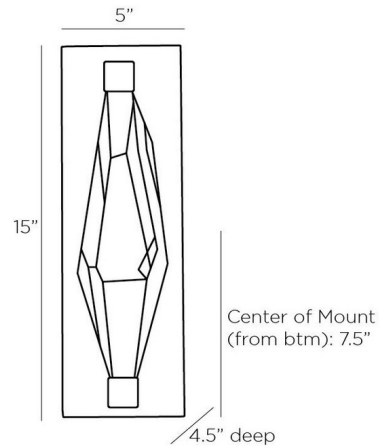

By Arteriors Home

Description

The Maisie Wall Sconce adds a decorative glam to your interior space. The organic shaped Crystal casts warm shadows across your room.

Specifications

COLOR	Crystal
BODY FINISH	English Bronze
WATTAGE	18W
DIMMER	Not Dimmable
DIMENSIONS	5"W x 15"H x 4.5"D
INTEGRATED LED MODULE	2 x LED/9W/120V LED

Technical Information

LAMP LIFE	20000 hours
COLOR RENDERING	90 CRI
LAMP COLOR	3000K
LUMENS/WATT	40.11
LUMINOUS FLUX	361 lumens

Shown in english bronze / crystal

CLICK TO VIEW PRODUCT

Notes: