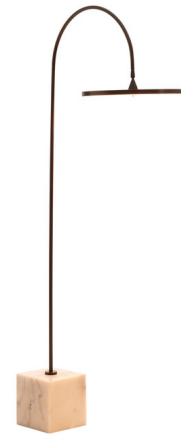

## Nuri Floor Lamp

By Arteriors Home

### Description

The Nuri Floor Lamp adds a clean minimalist look to your interior space. The slim steel stem with disc light rests on a marble base. Full range simmer is located on the cord.

### Specifications

COLOR	Bronze
BODY FINISH	N/A
WATTAGE	21W
DIMMER	N/A
DIMENSIONS	30.5"W x 67"H x 15"D
INTEGRATED LED MODULE	1 x LED/21W/120V LED

### Technical Information

PRODUCT DIMENSIONS	Cord: 120"
LAMP LIFE	30000 hours
COLOR RENDERING	.90 CRI
LAMP COLOR	.3000K
LUMENS/WATT	.100.00
LUMINOUS FLUX	.2100 lumens

Shown in bronze

CLICK TO VIEW PRODUCT