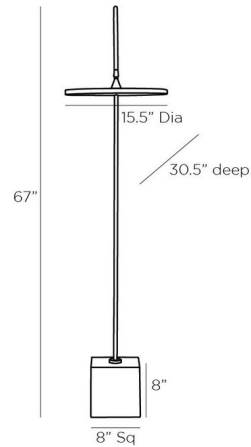

### Description

The Nuri Floor Lamp adds a clean minimalist look to your interior space. The slim steel stem with disc light rests on a marble base. Full range simmer is located on the cord.

### Specifications

COLOR	Bronze
BODY FINISH	N/A
WATTAGE	21W
DIMMER	N/A
DIMENSIONS	30.5"W x 67"H x 15"D
INTEGRATED LED MODULE	1 x LED/21W/120V LED

### Technical Information

PRODUCT DIMENSIONS	Cord: 120"
LAMP LIFE	30000 hours
COLOR RENDERING	.90 CRI
LAMP COLOR	.3000K
LUMENS/WATT	.100.00
LUMINOUS FLUX	.2100 lumens

Shown in bronze

CLICK TO VIEW PRODUCT