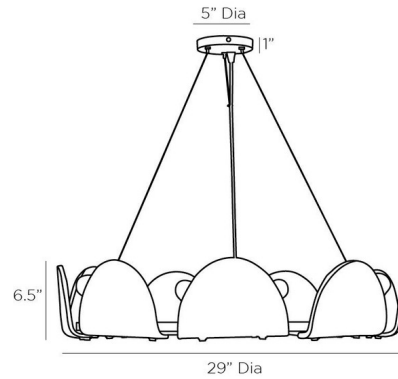

### Description

The Mendez Chandelier brings an understated beauty to your interior space. The slim iron frame holds elegant slumped glass, casting warm shadows across your room. Canopy: 5 inch diameter.

### Specifications

COLOR . . . . . Clear  
BODY FINISH . . . . . Antique Brass  
WATTAGE . . . . . 225W  
DIMMER . . . . . Standard 120V  
DIMENSIONS . . . . . 29"W x 16.5"H  
BULB NOT INCLUDED . . . . . 9 x G16.5/Candelabra (E12)/25W/120V Incandescent  
OTHER BULB OPTIONS . . . . . 9 x G16.5/Candelabra (E12)/120V LED

### Technical Information

PRODUCT DIMENSIONS . . . . . Min/Max Adjustable Length: 16.5" - 121.5"

Notes:

Shown in antique brass / clear

CLICK TO VIEW PRODUCT