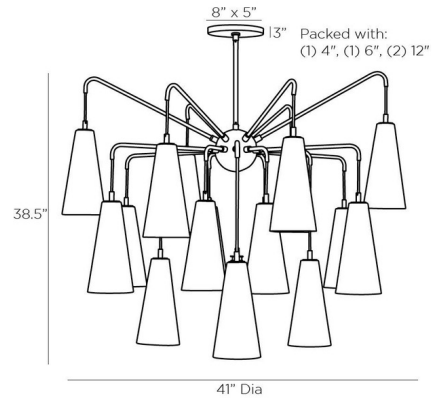

Description

The Mika Chandelier brings a bold sophisticated look to your interior space. The staggered glass cone shaped shades hang from spiders like steel arms. Canopy: 8 inch x 5 inch oval.

Specifications

COLOR	N/A
BODY FINISH	N/A
WATTAGE	720W
DIMMER	Standard 120V
DIMENSIONS	41"W x 42.5"H
BULB NOT INCLUDED	18 x B10/Candelabra (E12)/40W/120V Incandescent
OTHER BULB OPTIONS	18 x B10/Candelabra (E12)/120V LED

Technical Information

PRODUCT DIMENSIONS Downrods: One 3", One 6" and Two 12" Included

Notes:

CLICK TO VIEW PRODUCT