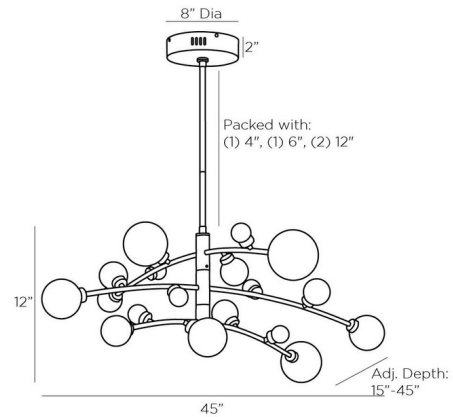

### Description

The Maser Chandelier is inspired by the planetary movements of the solar system. The varying sized glass globes are placed on arched lines that flow through the central stem. Canopy: 8 inch diameter.

### Specifications

COLOR	N/A
BODY FINISH	N/A
WATTAGE	324W
DIMMER	0-10V
DIMENSIONS	45"W x 17"H x 15"D
INTEGRATED LED MODULE	18 x LED/18W/120V LED

### Technical Information

LAMP LIFE	20000 hours
COLOR RENDERING	90 CRI
LAMP COLOR	3000K
LUMENS/WATT	92.78
LUMINOUS FLUX	1670 lumens

CLICK TO VIEW PRODUCT

Notes: