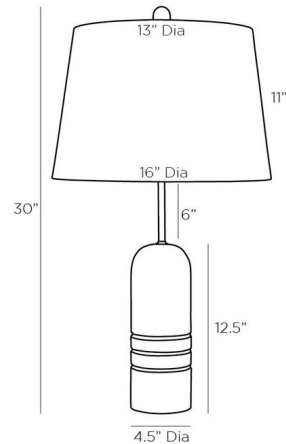

### Description

The Mendoza Table Lamp adds an exotic look to your interior space. The detailed marble body holds a slim stem that is topped with a tapered microfiber shade. Three-way rotary switch is located on the lamp socket.

### Specifications

COLOR . . . . . Ivory  
BODY FINISH . . . . . Jungle  
WATTAGE . . . . . 150W  
DIMMER . . . . . Included  
DIMENSIONS . . . . . 16"W x 30"H  
BULB NOT INCLUDED . . . . . 1 x A19 3-Way/Medium (E26)/150W/120V Incandescent  
OTHER BULB OPTIONS . . . . . 1 x A19 3-Way/Medium (E26)/120V LED

### Technical Information

PRODUCT DIMENSIONS . . . . . Cord: 96"

Shown in jungle / ivory

CLICK TO VIEW PRODUCT

Notes: \_\_\_\_\_