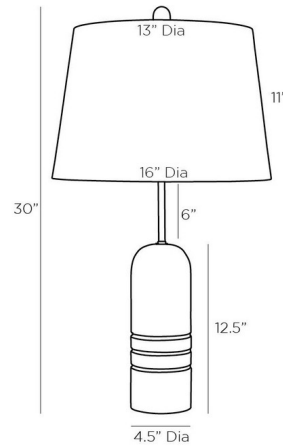

By Arteriors Home

Description

The Mendoza Table Lamp adds an exotic look to your interior space. The detailed marble body holds a slim stem that is topped with a tapered microfiber shade. Three-way rotary switch is located on the lamp socket.

Specifications

COLOR Ivory
BODY FINISH Jungle
WATTAGE 150W
DIMMER Included
DIMENSIONS 16"W x 30"H
BULB NOT INCLUDED 1 x A19 3-Way/Medium (E26)/150W/120V Incandescent
OTHER BULB OPTIONS 1 x A19 3-Way/Medium (E26)/120V LED

Technical Information

PRODUCT DIMENSIONS Cord: 96"

Shown in jungle / ivory

CLICK TO VIEW PRODUCT

Notes: