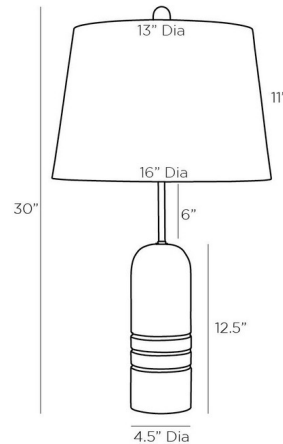

By Arteriors Home

Description

The Mendoza Table Lamp adds an exotic look to your interior space. The detailed marble body holds a slim stem that is topped with a tapered microfiber shade. Three-way rotary switch is located on the lamp socket.

Specifications

COLOR Ivory
BODY FINISH Jungle
WATTAGE 150W
DIMMER Included
DIMENSIONS 16"W x 30"H
BULB NOT INCLUDED 1 x A19 3-Way/Medium (E26)/150W/120V Incandescent
OTHER BULB OPTIONS 1 x A19 3-Way/Medium (E26)/120V LED

Technical Information

PRODUCT DIMENSIONS Cord: 96"

Shown in jungle / ivory

CLICK TO VIEW PRODUCT

Notes: