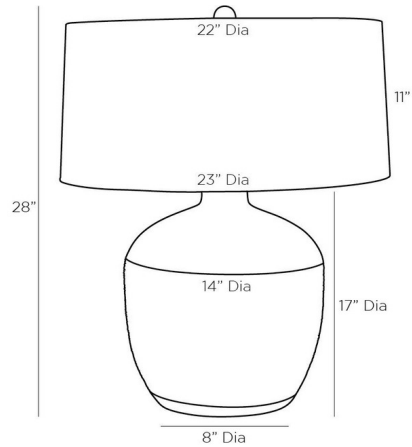

### Description

The Navi Table Lamp is a nod to Mexican Pottery. The bold body is topped with a tapered linen shade. Three-way rotary switch is located on the lamp socket.

### Specifications

COLOR . . . . . Off White  
BODY FINISH . . . . . Brown  
WATTAGE . . . . . 150W  
DIMMER . . . . . Included  
DIMENSIONS . . . . . 23"W x 28"H  
BULB NOT INCLUDED . . . . . 1 x A19 3-Way/Medium (E26)/150W/120V Incandescent  
OTHER BULB OPTIONS . . . . . 1 x A19 3-Way/Medium (E26)/120V LED

### Technical Information

PRODUCT DIMENSIONS . . . . . Cord: 96"

Shown in brown / off white

CLICK TO VIEW PRODUCT

Notes: