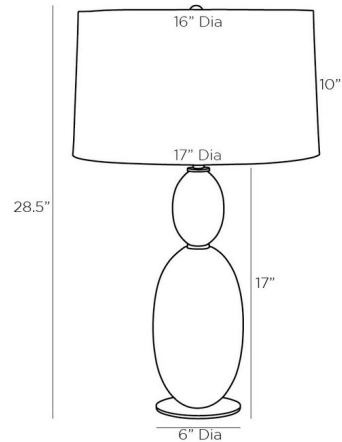

By Arteriors Home

Description

The Minato Table Lamp adds a clean glam to your space. The unique shaped body is topped with a linen drum shaped shade. Three-way rotary switch is located on the lamp socket.

Shown in white / off white

Specifications

COLOR Off White
BODY FINISH White
WATTAGE 150W
DIMMER Included
DIMENSIONS 17"W x 28.5"H
BULB NOT INCLUDED 1 x A19 3-Way/Medium (E26)/150W/120V Incandescent
OTHER BULB OPTIONS 1 x A19 3-Way/Medium (E26)/120V LED

Technical Information

PRODUCT DIMENSIONS Cord: 96"

CLICK TO VIEW PRODUCT

Notes: