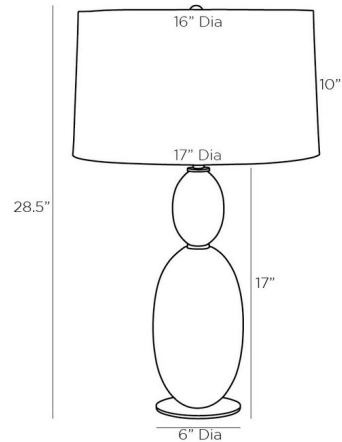

### Description

The Minato Table Lamp adds a clean glam to your space. The unique shaped body is topped with a linen drum shaped shade. Three-way rotary switch is located on the lamp socket.

Shown in white / off white

### Specifications

COLOR	Off White
BODY FINISH	White
WATTAGE	150W
DIMMER	Included
DIMENSIONS	17"W x 28.5"H
BULB NOT INCLUDED	1 x A19 3-Way/Medium (E26)/150W/120V Incandescent
OTHER BULB OPTIONS	1 x A19 3-Way/Medium (E26)/120V LED

### Technical Information

PRODUCT DIMENSIONS	Cord: 96"
--------------------	-----------

CLICK TO VIEW PRODUCT

Notes: