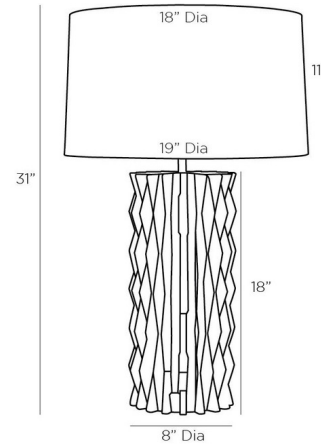

### Description

The Nago Table Lamp adds a clean simple look to your interior space. The slim body is topped with a linen drum shaped shade. Three-way rotary switch is located on the lamp socket.

Shown in ivory / off white

### Specifications

COLOR . . . . . Off White  
BODY FINISH . . . . . Ivory  
WATTAGE . . . . . 150W  
DIMMER . . . . . Included  
DIMENSIONS . . . . . 19"W x 31"H  
BULB NOT INCLUDED . . . . . 1 x A19 3-Way/Medium (E26)/150W/120V Incandescent  
OTHER BULB OPTIONS . . . . . 1 x A19 3-Way/Medium (E26)/120V LED

### Technical Information

PRODUCT DIMENSIONS . . . . . Cord: 96"

CLICK TO VIEW PRODUCT

Notes: