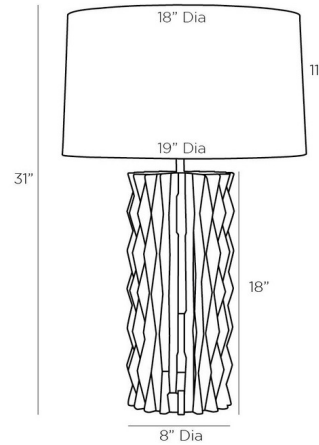

### Description

The Nago Table Lamp adds a clean simple look to your interior space. The slim body is topped with a linen drum shaped shade. Three-way rotary switch is located on the lamp socket.

Shown in ivory / off white

### Specifications

COLOR . . . . . Off White  
BODY FINISH . . . . . Ivory  
WATTAGE . . . . . 150W  
DIMMER . . . . . Included  
DIMENSIONS . . . . . 19"W x 31"H  
BULB NOT INCLUDED . . . . . 1 x A19 3-Way/Medium (E26)/150W/120V Incandescent  
OTHER BULB OPTIONS . . . . . 1 x A19 3-Way/Medium (E26)/120V LED

### Technical Information

PRODUCT DIMENSIONS . . . . . Cord: 96"

CLICK TO VIEW PRODUCT

Notes: